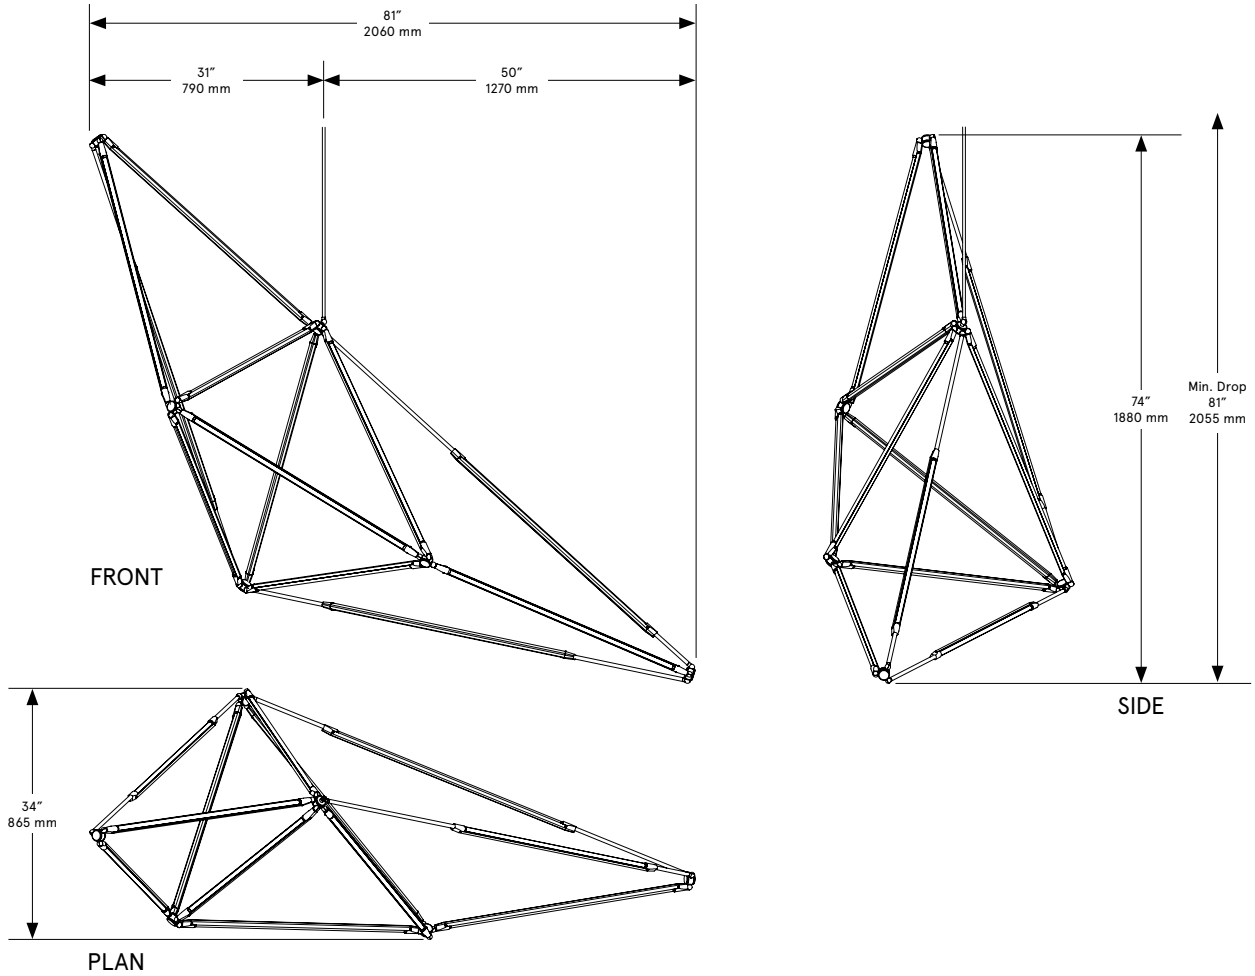

BEC BRITAIN

SHY 15

Lead Time

14 - 16 weeks

Dimensions

81 inch x 34 inch x 74 inch H
2060 mm x 865 mm x 1880 mm H

Weight

29 lb/13.2 kg

LED Illumination

24 VDC T5 LED tube
2700 Kelvin
90 CRI

Electrical

Wattage: 105 Watt
Lumens: 8400 Lumens
110 - 240 VAC
277 VAC upon request

Installation - Standard

Locally mounted driver
Dimming: 0-10V wireless (Lutron Pico)
Canopy: 12.25 x 1.75 inch (311 x 44 mm) round
in matching metal finish

Installation - Alternate

Remotely mounted driver
Dimming: 0-10V hardwired
Canopy: 5 x 0.25 inch (127 x 6 mm) round
in matching metal finish

Please inquire for detailed electrical specs

Suspension

1/8 IP all-thread stem clad in brass tubing
with matching metal finish up to 35 inch /
890 mm length included with fixture.
Length up to 95 inches / 2415 mm available
for additional cost.