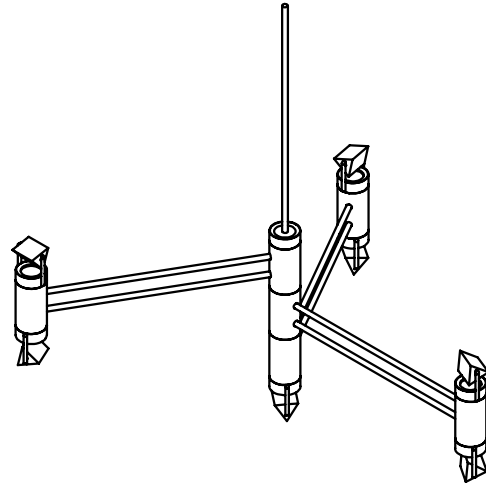

BEC BRITAIN

PLAN

FRONT

SIDE

Aries IV.I (4.1)

Lead Time

14 - 16 weeks

Dimensions

24.5 inch diam. x 11 inch H
620 mm diam. x 280 mm H

Weight

2.5 lb / 0.6 kg

LED Illumination

24 VDC LED PCB
0-10V dimming
2700 Kelvin

Electrical

Wattage: 9.8 Watt
Lumens: 1176 Lumens
110 - 240 VAC
277 VAC upon request

Installation - Standard

Locally mounted driver
120V Dimming: C-L (Lutron) switching
240V Dimming: 0-10V wireless (Lutron Pico)
Canopy: 9.25 x 1.6255 inch (235 x 41 mm) round
in matching metal finish

Installation - Alternate

Suspension / Wiring

One 24V low voltage power / suspension
cable to electrical connection.
Aircraft cable to ceiling-mounted adjustable
fasteners.
Variable suspension height.

Materials

Finished Aluminum
Clear Glass Prism