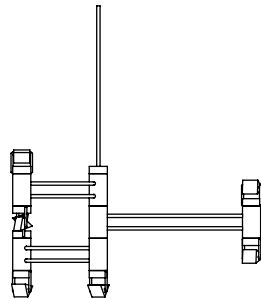

BEC BRITAIN

PLAN

FRONT

SIDE

Aries IV.I (4.1)

Lead Time

14 - 16 weeks

Dimensions

24.5 inch diam. x 11 inch H
620 mm diam. x 280 mm H

Weight

2.5 lb / 0.6 kg

LED Illumination

24 VDC LED PCB
0-10V dimming
2700 Kelvin

Electrical

Wattage: 9.8 Watt
Lumens: 1176 Lumens
110 - 240 VAC
277 VAC upon request

Installation - Standard

Locally mounted driver
120V Dimming: C-L (Lutron) switching
240V Dimming: 0-10V wireless (Lutron Pico)
Canopy: 9.25 x 1.6255 inch (235 x 41 mm) round
in matching metal finish

Installation - Alternate

Suspension / Wiring

One 24V low voltage power / suspension
cable to electrical connection.
Aircraft cable to ceiling-mounted adjustable
fasteners.
Variable suspension height.

Materials

Finished Aluminum
Clear Glass Prism