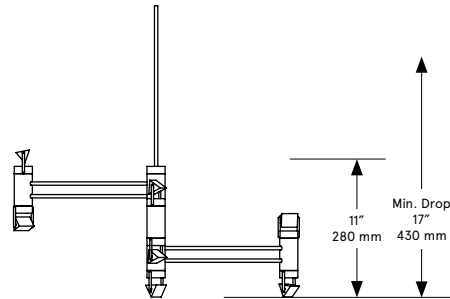

BEC BRITAIN

PLAN

FRONT

SIDE

Aries IV.I (4.1)

Lead Time

14 - 16 weeks

Dimensions

24.5 inch diam. x 11 inch H
620 mm diam. x 280 mm H

Weight

2.5 lb / 0.6 kg

LED Illumination

24 VDC LED PCB
0-10V dimming
2700 Kelvin

Electrical

Wattage: 9.8 Watt
Lumens: 1176 Lumens
110 - 240 VAC
277 VAC upon request

Installation - Standard

Locally mounted driver
120V Dimming: C-L (Lutron) switching
240V Dimming: 0-10V wireless (Lutron Pico)
Canopy: 9.25 x 1.6255 inch (235 x 41 mm) round
in matching metal finish

Installation - Alternate

Suspension / Wiring

One 24V low voltage power / suspension
cable to electrical connection.
Aircraft cable to ceiling-mounted adjustable
fasteners.
Variable suspension height.

Materials

Finished Aluminum
Clear Glass Prism