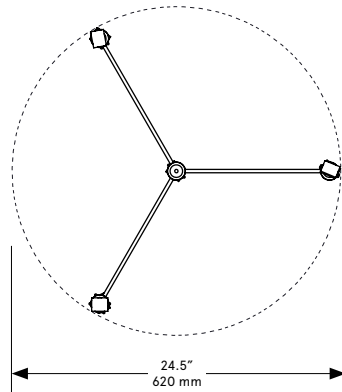

BEC BRITAIN

PLAN

FRONT

SIDE

Aries IV.I (4.1)

Lead Time

14 - 16 weeks

Dimensions

24.5 inch diam. x 11 inch H
620 mm diam. x 280 mm H

Weight

2.5 lb / 0.6 kg

LED Illumination

24 VDC LED PCB
0-10V dimming
2700 Kelvin

Electrical

Wattage: 9.8 Watt
Lumens: 1176 Lumens
110 - 240 VAC
277 VAC upon request

Installation - Standard

Locally mounted driver
120V Dimming: C-L (Lutron) switching
240V Dimming: 0-10V wireless (Lutron Pico)
Canopy: 9.25 x 1.6255 inch (235 x 41 mm) round
in matching metal finish

Installation - Alternate