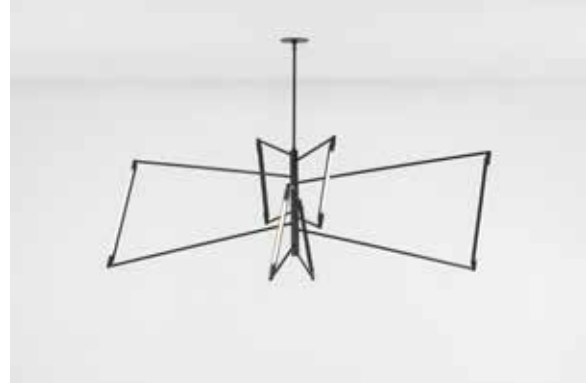

Aries Noo Lit \$31,800
Polychrome Painted and Polished Brass aluminum with
prism caps
42 inch x 26 inch x 18 inch high

BB x JH Oz \$54,800
Oil Rubbed Bronze aluminum with hand-formed borisilicate
elements
19 inch x 19 inch x 40 inch high

BE CB RIT TAIN

Fixtures in Stock

As of May 20, 2022

Crane 5 Maquette \$15,600
Patinated brass with white glass and leather
39 inch x 7 inch x 29 inch high

Expo \$24,200
Oil Rubbed Bronze brass
67 inch x 29 inch x 27 inch high