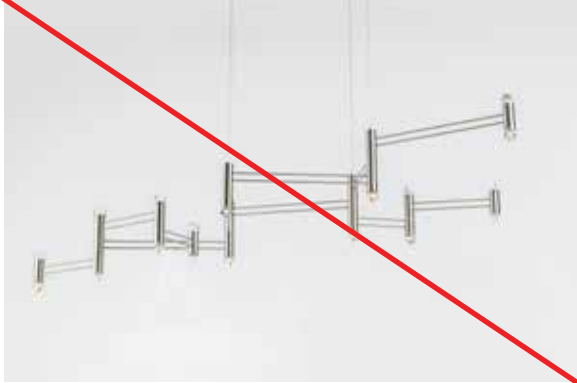

BE CB RIT TAIN

Fixtures in Stock

August 30, 2022

BE CB RIT TAIN

Fixtures in Stock
As of May 20, 2022

Aries XI.II \$25,200
Satin Nickel aluminum with glass prisms
68 inch x 22 inch x 20 inch high

Zelda Links Medium w Diffusers \$23,600
Oil Rubbed Bronze brass with white glass diffusers
93 inch x 27 inch x 22 inch high

Echo 3 \$15,000
Polished Nickel brass with Grey mirror List: \$38,200
28 inch diam. x 47 inch high
Slight condition issues; glass cemented to central shaft

Echo 4 \$15,000
Oil Rubbed Bronze brass with Grey mirror List: \$38,200
31 inch diam. x 47 inch high
Small crack in one mirror; glass cemented to central shaft