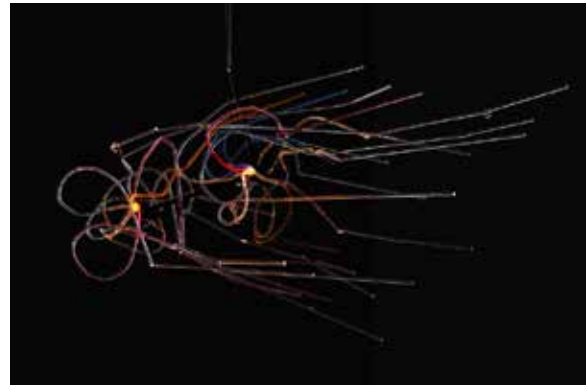

Aries RC 4 $12,800
Black Painted aluminum with plastic fiber optic rods
42 inch x 20 inch x 34 inch high