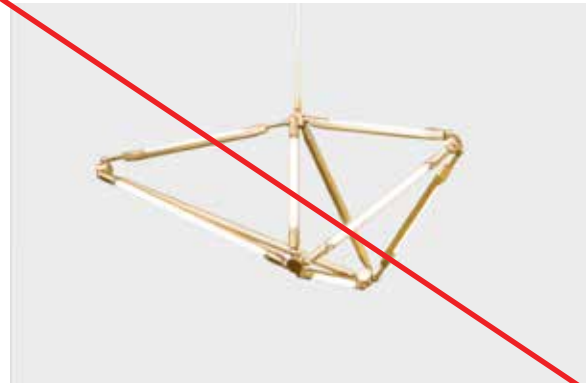

Echo 3 \$15,000
Polished Nickel brass with Grey mirror List: \$38,200
28 inch diam. x 47 inch high
Slight condition issues; glass cemented to central shaft

Echo 4 \$15,000
Oil Rubbed Bronze brass with Grey mirror List: \$38,200
31 inch diam. x 47 inch high
Small crack in one mirror; glass cemented to central shaft

BE CB RIT TAIN

Fixtures in Stock

As of May 20, 2022

SHY 01 \$26,200
Oil Rubbed Bronze brass
77 inch x 29 inch x 29 inch high

SHY 08 \$18,400
Brushed Brass brass; slight scratching List: \$21,400
68 inch x 28 inch x 26 inch high

SHY 08.1 \$16,800
Brushed Brass brass; slight condition issues List: \$19,800
68 inch x 26 inch x 27 inch high

SHY 17 \$12,800
Satin Nickel brass
38 inch x 18 inch x 17 inch H

SHY 23 Medium \$9,600
Brushed Brass brass
55 inch x 31 inch x 8.25 inch high