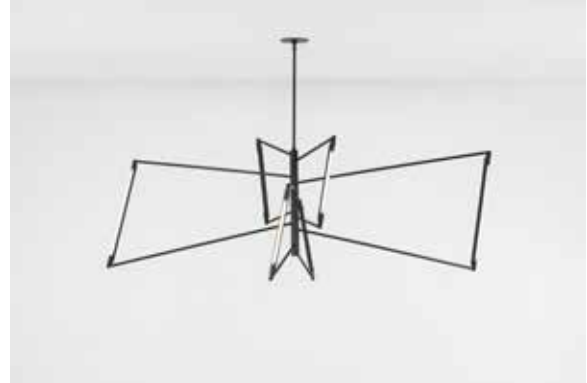

Aries RC 1 \$32,000
Black Anodized aluminum with plastic fiber optic rods
80 inch x 68 inch x 22 inch high

Aries RC 2 \$7,500
Black Painted aluminum with plastic fiber optic rods
68 inch x 24 inch x 22 inch high

Aries RC 3 \$6,200
White Painted aluminum with plastic fiber optic rods
42 inch x 18 inch x 24 inch high

Aries RC 4 \$12,800
Black Painted aluminum with plastic fiber optic rods
42 inch x 20 inch x 34 inch high

BE CB RITAIN

Fixtures in Stock

As of November 17, 2022

BB x JH Oz \$54,800
Oil Rubbed Bronze aluminum with hand-formed borisilicate elements
19 inch x 19 inch x 40 inch high

Expo \$24,200
Oil Rubbed Bronze brass
67 inch x 29 inch x 27 inch high