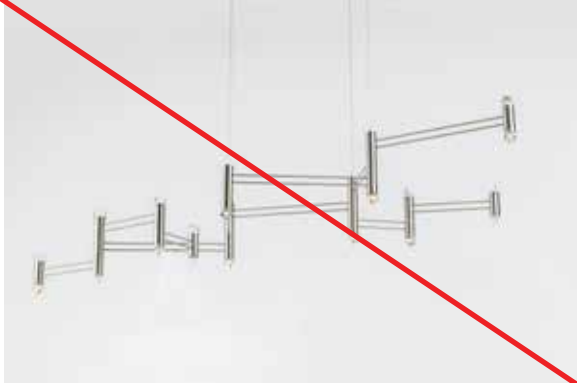

BE CB RIT TAIN

Fixtures in Stock

December 9, 2022

BE CB RIT TAIN

Fixtures in Stock

As of November 17, 2022

Aries XI.II

Satin Nickel aluminum with glass prisms
68 inch x 22 inch x 20 inch high

\$25,200

Zelda Links Medium w Diffusers

Oil Rubbed Bronze brass with white glass diffusers
93 inch x 27 inch x 22 inch high

\$23,600

FKA THEMIS Sconce 27

Brushed Brass brass, white marble, white/ivory/pink globe
27 inch x 16 inch x 8.5 inch projection

\$8,200

FKA THEMIS Sconce 68

Brushed Brass brass, white marble, white/ivory/pink globe
68 inch x 18.5 inch x 8.5 inch projection

\$9,200

Echo 3

Polished Nickel brass with Grey mirror
28 inch diam. x 47 inch high
Slight condition issues; glass cemented to central shaft