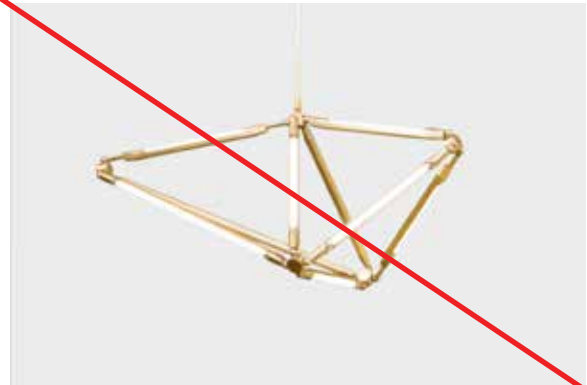

\$8,200

FKA THEMIS Sconce 68

Brushed Brass brass, white marble, white/ivory/pink globe
68 inch x 18.5 inch x 8.5 inch projection

\$9,200

Echo 3

Polished Nickel brass with Grey mirror
28 inch diam. x 47 inch high
Slight condition issues; glass cemented to central shaft

\$15,000
List: \$38,200

Echo 4

Oil Rubbed Bronze brass with Grey mirror
31 inch diam. x 47 inch high
Small crack in one mirror; glass cemented to central shaft

\$15,000
List: \$38,200

BE CB RIT TAIN

Fixtures in Stock
As of November 17, 2022

SHY 01 \$26,200
Oil Rubbed Bronze brass
77 inch x 29 inch x 29 inch high

SHY 08 \$18,400
Brushed Brass brass; slight scratching List: \$21,400
68 inch x 28 inch x 26 inch high

SHY 08.1 \$16,800
Brushed Brass brass; slight condition issues List: \$19,800
68 inch x 26 inch x 27 inch high

SHY 17 \$12,800
Satin Nickel brass
38 inch x 18 inch x 17 inch H

SHY 23 Medium \$9,600
Brushed Brass brass
55 inch x 31 inch x 8.25 inch high

SHY Sconce 2' \$2,780
Dark Pewter brass - qty 2
~~**SHY Sconce 2' w diffuser** \$3,540~~
Polished Nickel - qty 2
SHY Sconce 3' w diffuser \$3,800
Polished Nickel - qty 2