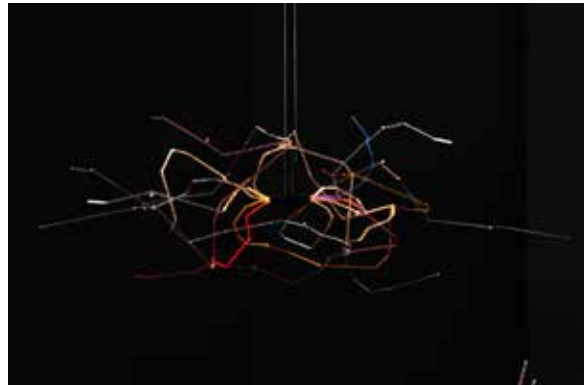

Aries RC 2 $7,500
Black Painted aluminum with plastic fiber optic rods
68 inch x 24 inch x 22 inch high