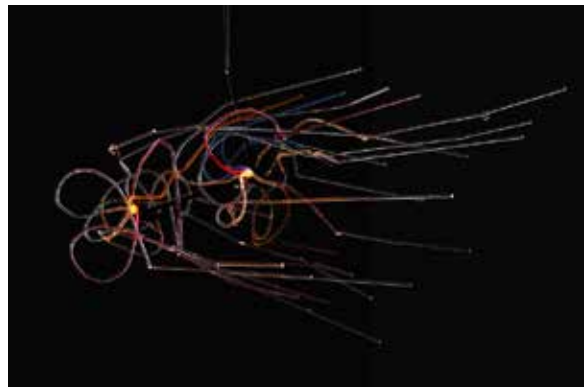

Aries RC 4 $12,800
Black Painted aluminum with plastic fiber optic rods
42 inch x 20 inch x 34 inch high