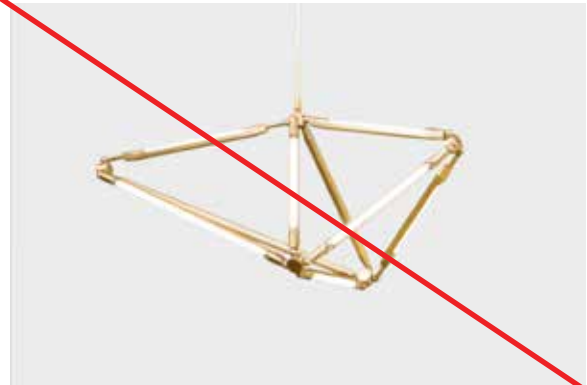

\$8,200

FKA THEMIS Sconce 68

Brushed Brass brass, white marble, white/ivory/pink globe
68 inch x 18.5 inch x 8.5 inch projection

\$9,200

Echo 3

Polished Nickel brass with Grey mirror
28 inch diam. x 47 inch high
Slight condition issues; glass cemented to central shaft

\$15,000
List: \$38,200

Echo 4

Oil Rubbed Bronze brass with Grey mirror
31 inch diam. x 47 inch high
Small crack in one mirror; glass cemented to central shaft

\$15,000
List: \$38,200

BE CB RIT TAIN

Fixtures in Stock
As of November 17, 2022

SHY 01 \$26,200
Oil Rubbed Bronze brass
77 inch x 29 inch x 29 inch high

SHY 08 \$18,400
Brushed Brass brass; slight scratching
68 inch x 28 inch x 26 inch high
List: \$21,400

SHY 08.1 \$16,800
Brushed Brass brass; slight condition issues
68 inch x 26 inch x 27 inch high
List: \$19,800

SHY 17 \$12,800
Satin Nickel brass
38 inch x 18 inch x 17 inch H

SHY 23 Medium \$9,600
Brushed Brass brass
55 inch x 31 inch x 8.25 inch high

SHY Sconce 2' \$2,780
Dark Pewter brass - qty 2
~~**SHY Sconce 2' w diffuser** \$3,540~~
Polished Nickel - qty 2
SHY Sconce 3' w diffuser \$3,800
Polished Nickel - qty 2