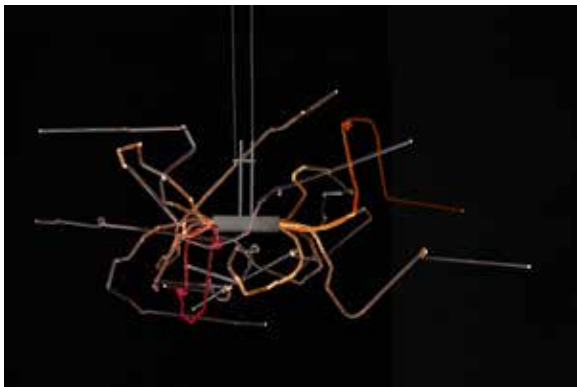

Aries RC 3 $6,200
White Painted aluminum with plastic fiber optic rods
42 inch x 18 inch x 24 inch high