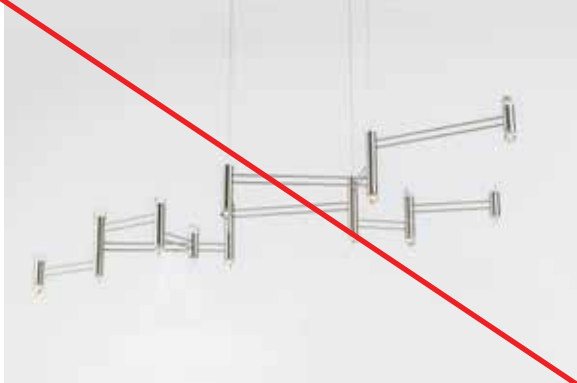

BE CB RIT TAIN

Fixtures in Stock

November 17, 2022

BE CB RIT TAIN

Fixtures in Stock

As of November 17, 2022

Aries XI. II

Satin Nickel aluminum with glass prisms
68 inch x 22 inch x 20 inch high

\$25,200

Zelda Links Medium w Diffusers

Oil Rubbed Bronze brass with white glass diffusers
93 inch x 27 inch x 22 inch high

\$23,600

FKA THEMIS Sconce 27

Brushed Brass brass, white marble, white/ivory/pink globe
27 inch x 16 inch x 8.5 inch projection

\$8,200

FKA THEMIS Sconce 68

Brushed Brass brass, white marble, white/ivory/pink globe
68 inch x 18.5 inch x 8.5 inch projection

\$9,200

Echo 3

Polished Nickel brass with Grey mirror
28 inch diam. x 47 inch high
Slight condition issues; glass cemented to central shaft