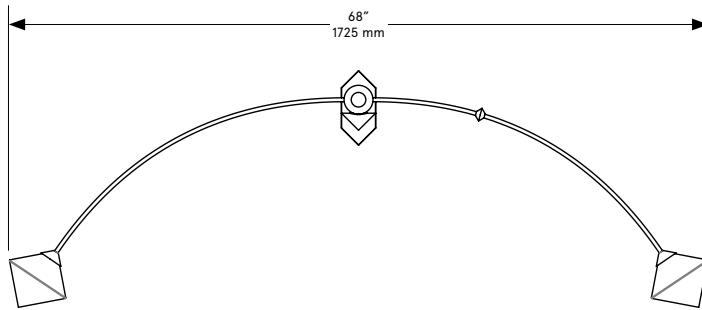

BE C BRITAIN

THEMIS Sconce 27

THEMIS Sconce 68

FKA THEMIS Sconce 27 & 68

Lead Time

14 - 16 weeks

Dimensions

27: 27 inch x 16 inch x 8.5 inch proj.
685 mm x 405 mm x 215 mm

68: 68 inch x 18.5 inch x 8.5 inch proj.
1725 mm x 470 mm x 215 mm

Backplate: 3.25 x 7 inch / 82 x 178 mm

Weight

27: 7.5 lb / 3.4 kg

68: 8 lb / 3.6 kg

LED Illumination

G9 LED bulb
ELV dimming

110-120 VAC
2.5 Watt
240 Lumens
2700 Kelvin