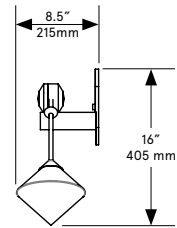

BE C BRITAIN

THEMIS Sconce 27

THEMIS Sconce 68

FKA THEMIS Sconce 27 & 68

Lead Time

14 - 16 weeks

Dimensions

27: 27 inch x 16 inch x 8.5 inch proj.
685 mm x 405 mm x 215 mm

68: 68 inch x 18.5 inch x 8.5 inch proj.
1725 mm x 470 mm x 215 mm

Backplate: 3.25 x 7 inch / 82 x 178 mm

Weight

27: 7.5 lb / 3.4 kg

68: 8 lb / 3.6 kg

LED Illumination

G9 LED bulb
ELV dimming

110-120 VAC
2.5 Watt
240 Lumens
2700 Kelvin