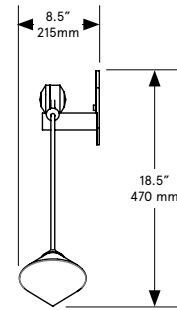

BE C BRITAIN

THEMIS Sconce 27

THEMIS Sconce 68

FKA THEMIS Sconce 27 & 68

Lead Time

14 - 16 weeks

Dimensions

27: 27 inch x 16 inch x 8.5 inch proj.
685 mm x 405 mm x 215 mm

68: 68 inch x 18.5 inch x 8.5 inch proj.
1725 mm x 470 mm x 215 mm

Backplate: 3.25 x 7 inch / 82 x 178 mm

Weight

27: 7.5 lb / 3.4 kg

68: 8 lb / 3.6 kg

LED Illumination

G9 LED bulb
ELV dimming

110-120 VAC
2.5 Watt
240 Lumens
2700 Kelvin

Electrical - Total

110-120 VAC
Wattage: 5 Watt
Lumens: 480

220-240 VAC
Wattage: 8 Watt
Lumens: 500

ETL listed to UL, CE, and CSA standards

Materials

Finished Brass, Marble, Glass globes

Standard Finishes

Brushed Brass
Oil-Rubbed Bronze
Satin Nickel
Nickel Brass Contrast