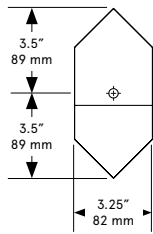

BE C BRITAIN

THEMIS Sconce 27

THEMIS Sconce 68

FKA THEMIS Sconce 27 & 68

Lead Time

14 - 16 weeks

Dimensions

27: 27 inch x 16 inch x 8.5 inch proj.
685 mm x 405 mm x 215 mm

68: 68 inch x 18.5 inch x 8.5 inch proj.
1725 mm x 470 mm x 215 mm

Backplate: 3.25 x 7 inch / 82 x 178 mm

Weight

27: 7.5 lb / 3.4 kg

68: 8 lb / 3.6 kg

LED Illumination

G9 LED bulb
ELV dimming

110-120 VAC
2.5 Watt
240 Lumens
2700 Kelvin