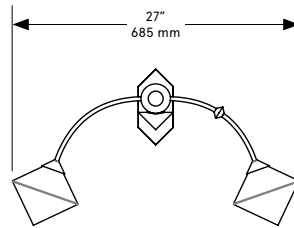

BE C BRITAIN

THEMIS Sconce 27

THEMIS Sconce 68

FKA THEMIS Sconce 27 & 68

Lead Time

14 - 16 weeks

Dimensions

27: 27 inch x 16 inch x 8.5 inch proj.
685 mm x 405 mm x 215 mm

68: 68 inch x 18.5 inch x 8.5 inch proj.
1725 mm x 470 mm x 215 mm

Backplate: 3.25 x 7 inch / 82 x 178 mm

Weight

27: 7.5 lb / 3.4 kg

68: 8 lb / 3.6 kg

LED Illumination

G9 LED bulb
ELV dimming

110-120 VAC
2.5 Watt
240 Lumens
2700 Kelvin