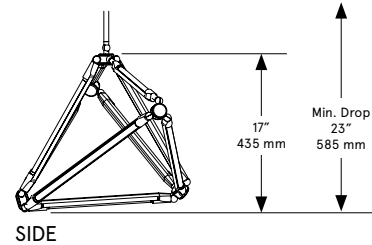

BEC BRITAIN

SHY 17

Lead Time

14 - 16 weeks

Dimensions

38 inch x 18 inch x 17 inch H
965 mm x 460 mm x 435 mm H

Weight

13 lb / 5.9 kg

LED Illumination

24 VDC T5 LED tube
2700 Kelvin
90 CRI

Electrical

Wattage: 33 Watt
Lumens: 2640 Lumens
110 - 240 VAC
277 VAC upon request

Installation - Standard

Locally mounted driver
120V Dimming: C-L (Lutron) switching
240V Dimming: 0-10V wireless (Lutron Pico)
Canopy: 8 x 1.6255 inch (203 x 41 mm) round
in matching metal finish

Suspension

1/8 IP all-thread stem clad in brass tubing
with matching metal finish up to 35 inch /
890 mm length included with fixture.
Length up to 95 inches / 2415 mm available
for additional cost.

ETL listed to UL, CE, and CSA standards
Suitable for damp locations