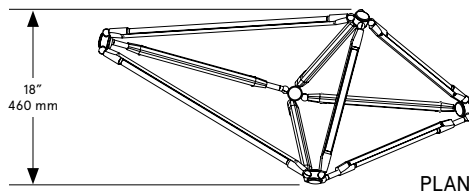

BEC BRITAIN

SHY 17

Lead Time

14 - 16 weeks

Dimensions

38 inch x 18 inch x 17 inch H
965 mm x 460 mm x 435 mm H

Weight

13 lb / 5.9 kg

LED Illumination

24 VDC T5 LED tube
2700 Kelvin
90 CRI

Electrical

Wattage: 33 Watt
Lumens: 2640 Lumens
110 - 240 VAC
277 VAC upon request

Installation - Standard

Locally mounted driver
120V Dimming: C-L (Lutron) switching
240V Dimming: 0-10V wireless (Lutron Pico)
Canopy: 8 x 1.6255 inch (203 x 41 mm) round
in matching metal finish

Suspension

1/8 IP all-thread stem clad in brass tubing
with matching metal finish up to 35 inch /
890 mm length included with fixture.
Length up to 95 inches / 2415 mm available
for additional cost.

ETL listed to UL, CE, and CSA standards
Suitable for damp locations