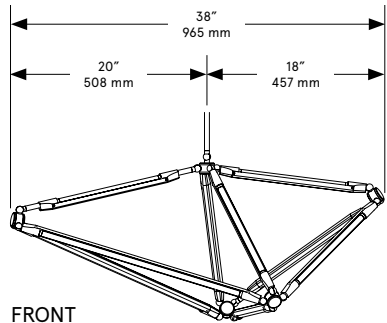

BEC BRITAIN

SHY 17

Lead Time

14 - 16 weeks

Dimensions

38 inch x 18 inch x 17 inch H
965 mm x 460 mm x 435 mm H

Weight

13 lb / 5.9 kg

LED Illumination

24 VDC T5 LED tube
2700 Kelvin
90 CRI

Electrical

Wattage: 33 Watt
Lumens: 2640 Lumens
110 - 240 VAC
277 VAC upon request

Installation - Standard

Locally mounted driver
120V Dimming: C-L (Lutron) switching
240V Dimming: 0-10V wireless (Lutron Pico)
Canopy: 8 x 1.6255 inch (203 x 41 mm) round
in matching metal finish

Installation - Alternate

Remotely mounted driver
120V Dimming: C-L (Lutron) switching
240V Dimming: 0-10V hardwired
Canopy: 5 x 0.25 inch (127 x 6 mm) round
in matching metal finish

Please inquire for detailed electrical specs

Suspension

1/8 IP all-thread stem clad in brass tubing
with matching metal finish up to 35 inch /
890 mm length included with fixture.
Length up to 95 inches / 2415 mm available
for additional cost.

ETL listed to UL, CE, and CSA standards
Suitable for damp locations