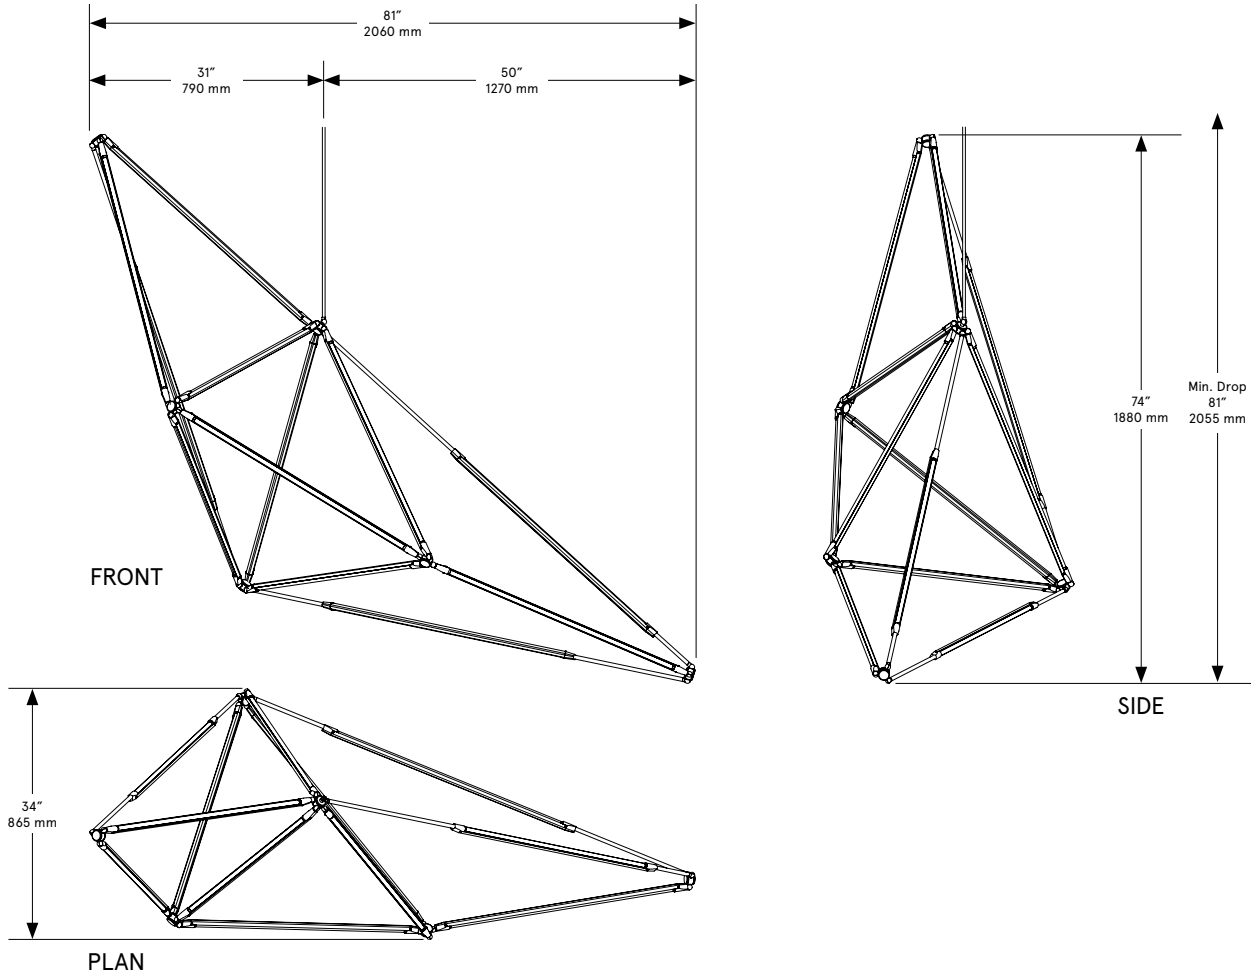

BE C BRITAIN

SHY 15

Lead Time

14 - 16 weeks

Dimensions

81 inch x 34 inch x 74 inch H
2060 mm x 865 mm x 1880 mm H

Weight

29 lb/13.2 kg

LED Illumination

24 VDC T5 LED tube
2700 Kelvin
90 CRI

Electrical

Wattage: 105 Watt
Lumens: 8400 Lumens
110 - 240 VAC
277 VAC upon request

Installation - Standard

Locally mounted driver
Dimming: 0-10V wireless (Lutron Pico)
Canopy: 12.25 x 1.75 inch (311 x 44 mm) round
in matching metal finish

Installation - Alternate

Remotely mounted driver
Dimming: 0-10V hardwired
Canopy: 5 x 0.25 inch (127 x 6 mm) round
in matching metal finish

Please inquire for detailed electrical specs

Suspension

1/8 IP all-thread stem clad in brass tubing
with matching metal finish up to 35 inch /
890 mm length included with fixture.
Length up to 95 inches / 2415 mm available
for additional cost.

ETL listed to UL, CE, and CSA standards
Suitable for damp locations

Materials

Finished Brass

Standard Finishes

Brushed Brass
Oil-Rubbed Bronze
Satin Nickel
Nickel Brass Contrast

Special Order Finishes

Polished Brass
Medium Antique Brass
Polished Nickel
Dark Pewter
Polished Black Nickel
Polished Copper
Smoky Copper