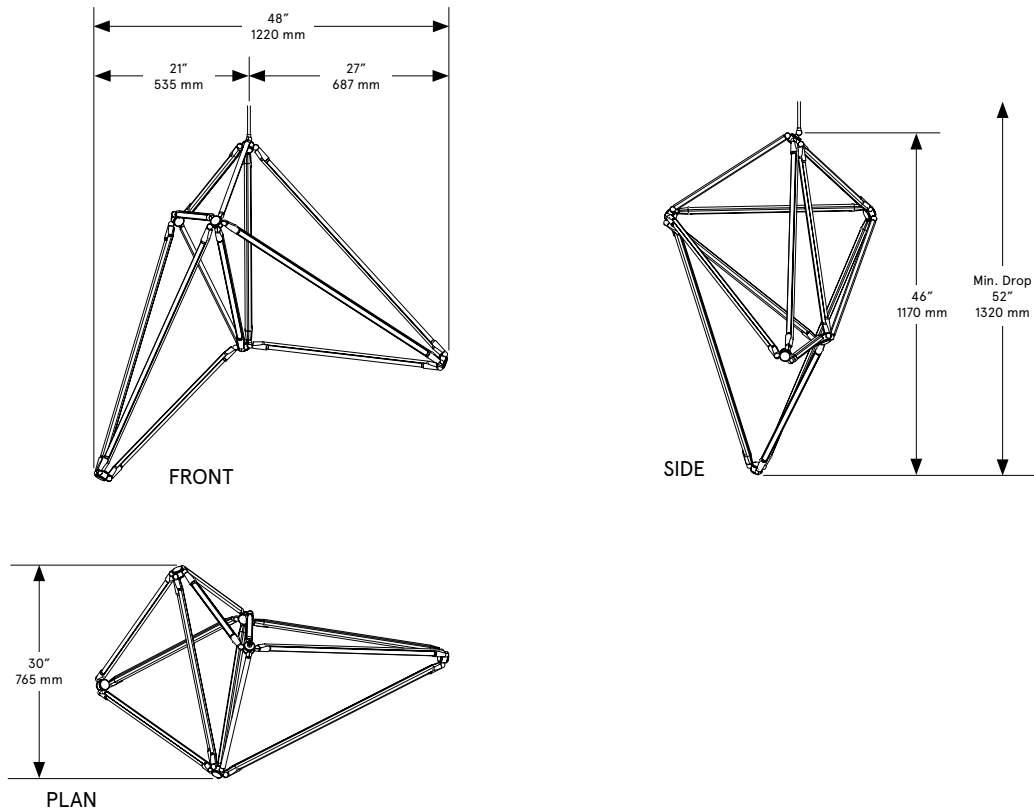

BEC BRITAIN

SHY 06

Lead Time

14 - 16 weeks

Dimensions

48 inch x 30 inch x 46 inch H
1220 mm x 765 mm x 1170 mm H

Weight

22 lb / 10 kg

LED Illumination

24 VDC T5 LED tube
2700 Kelvin
90 CRI

Electrical

Wattage: 69 Watt
Lumens: 5520 Lumens
110 - 240 VAC
277 VAC upon request

Installation - Standard

Locally mounted driver
Dimming: 0-10V wireless (Lutron Pico)
Canopy: 9.25 x 1.625 inch (235 x 41 mm) round
in matching metal finish

Installation - Alternate

Remotely mounted driver
Dimming: 0-10V hardwired
Canopy: 5 x 0.25 inch (127 x 6 mm) round
in matching metal finish

Please inquire for detailed electrical specs

Suspension

1/8 IP all-thread stem clad in brass tubing
with matching metal finish up to 35 inch /
890 mm length included with fixture.
Length up to 95 inches / 2415 mm available
for additional cost.

ETL listed to UL, CE, and CSA standards
Suitable for damp locations

Materials

Finished Brass

Standard Finishes

Brushed Brass
Oil-Rubbed Bronze
Satin Nickel
Nickel Brass Contrast

Special Order Finishes

Polished Brass
Medium Antique Brass
Polished Nickel
Dark Pewter
Polished Black Nickel
Polished Copper
Smoky Copper