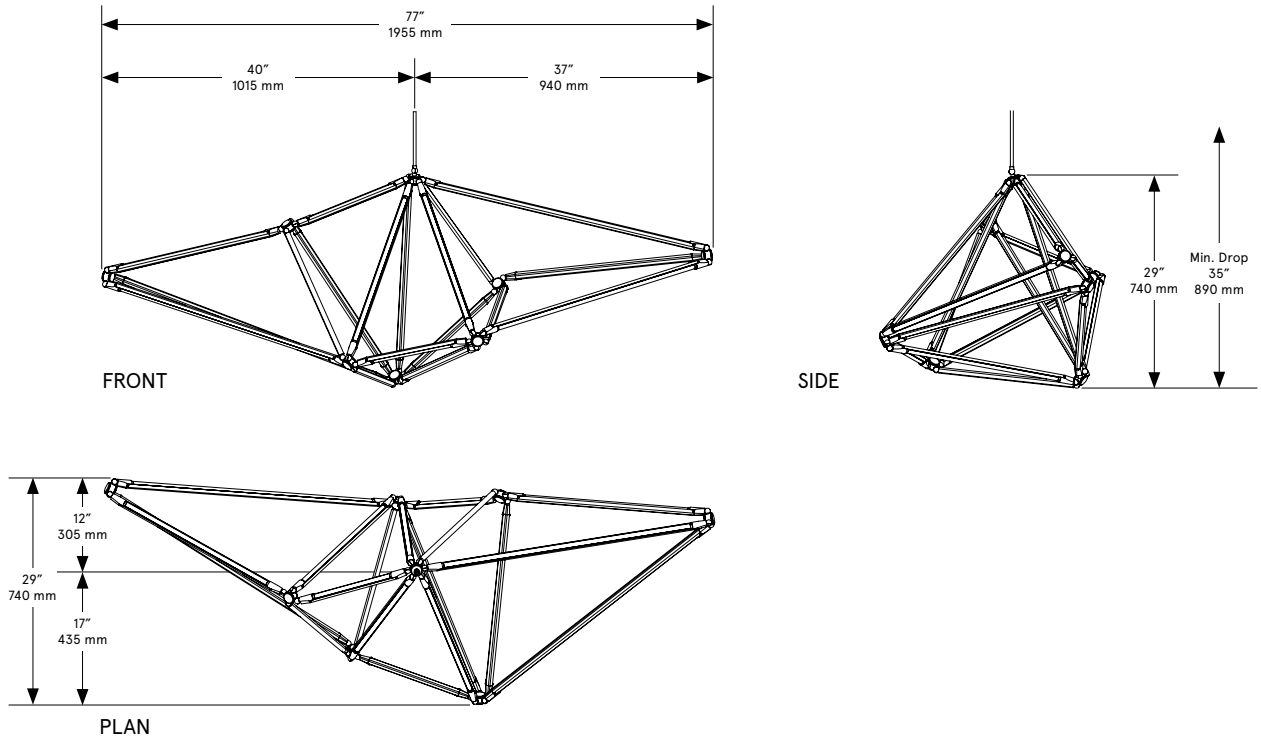

BE C BRIT TAIN

SHY 01

Lead Time

14 - 16 weeks

Dimensions

77 inch x 29 inch x 29 inch H
1955 mm x 740 mm x 740 mm H

Weight

31 lb / 14.1 kg

LED Illumination

24 VDC T5 LED tube
2700 Kelvin
90 CRI

Electrical

Wattage: 93 Watt
Lumens: 7440 Lumens
110 - 240 VAC
277 VAC upon request

Installation - Standard

Locally mounted driver
Dimming: 0-10V wireless (Lutron Pico)
Canopy: 10.25 x 1.625 inch (260 x 41 mm) round
in matching metal finish

Installation - Alternate

Remotely mounted driver
Dimming: 0-10V hardwired
Canopy: 5 x 0.25 inch (127 x 6 mm) round
in matching metal finish

Please inquire for detailed electrical specs

Suspension

1/8 IP all-thread stem clad in brass tubing
with matching metal finish up to 35 inch /
890 mm length included with fixture.
Length up to 95 inches / 2415 mm available
for additional cost.