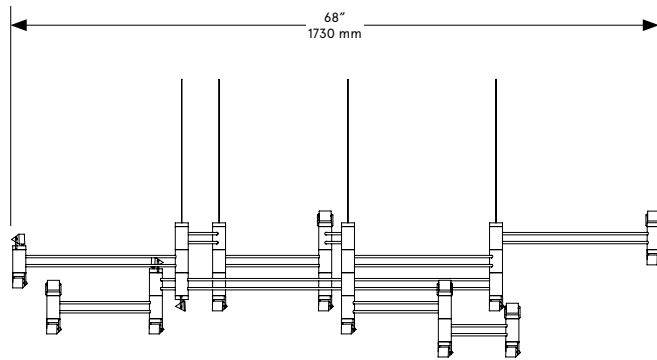

BE C BRITAIN

FRONT

SIDE

PLAN

Aries XI.I (11.1)

Lead Time

14 - 16 weeks

Dimensions

68 inch x 31 inch x 15 inch H
1730 mm x 790 mm x 380 mm H

Weight

8.5 lb / 3.9 kg

LED Illumination

24 VDC LED PCB
0-10V dimming
2700 Kelvin

Electrical

Wattage: 25.2 Watt
Lumens: 3024 Lumens
110 - 240 VAC
277 VAC upon request

Installation - Standard

Locally mounted driver
120V Dimming: C-L (Lutron) switching
240V Dimming: 0-10V wireless (Lutron Pico)
Canopy: 9.25 x 1.6255 inch (235 x 41 mm) round
in matching metal finish

Installation - Alternate

Remotely mounted driver
120V Dimming: C-L (Lutron) switching
240V Dimming: 0-10V hardwired
Canopy: 5 x 0.25 inch (127 x 6 mm) round
in matching metal finish

Please inquire for detailed electrical specs