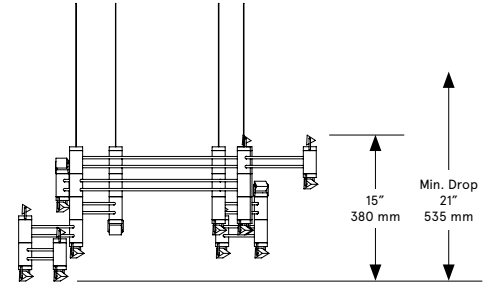

BE C BRITAIN

FRONT

SIDE

PLAN

Aries XI.I (11.1)

Lead Time

14 - 16 weeks

Dimensions

68 inch x 31 inch x 15 inch H
1730 mm x 790 mm x 380 mm H

Weight

8.5 lb / 3.9 kg

LED Illumination

24 VDC LED PCB
0-10V dimming
2700 Kelvin

Electrical

Wattage: 25.2 Watt
Lumens: 3024 Lumens
110 - 240 VAC
277 VAC upon request

Installation - Standard

Locally mounted driver
120V Dimming: C-L (Lutron) switching
240V Dimming: 0-10V wireless (Lutron Pico)
Canopy: 9.25 x 1.6255 inch (235 x 41 mm) round
in matching metal finish

Installation - Alternate

Remotely mounted driver
120V Dimming: C-L (Lutron) switching
240V Dimming: 0-10V hardwired
Canopy: 5 x 0.25 inch (127 x 6 mm) round
in matching metal finish

Please inquire for detailed electrical specs