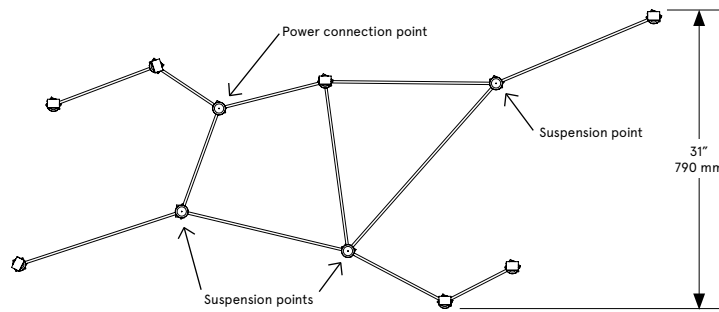

BE C BRITAIN

FRONT

SIDE

PLAN

Aries XI.I (11.1)

Lead Time

14 - 16 weeks

Dimensions

68 inch x 31 inch x 15 inch H
1730 mm x 790 mm x 380 mm H

Weight

8.5 lb / 3.9 kg

LED Illumination

24 VDC LED PCB
0-10V dimming
2700 Kelvin

Electrical

Wattage: 25.2 Watt
Lumens: 3024 Lumens
110 - 240 VAC
277 VAC upon request

Installation - Standard

Locally mounted driver
120V Dimming: C-L (Lutron) switching
240V Dimming: 0-10V wireless (Lutron Pico)
Canopy: 9.25 x 1.6255 inch (235 x 41 mm) round
in matching metal finish

Installation - Alternate