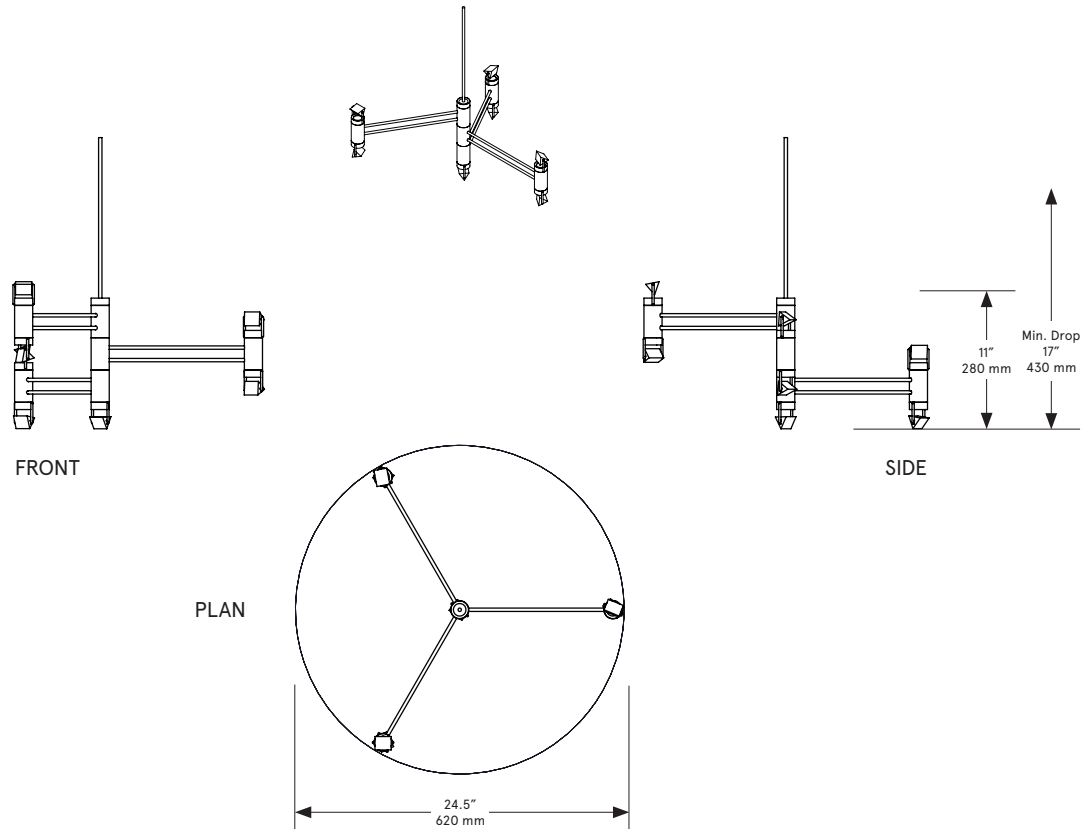

BE C BRITAIN

Aries IV.I (4.1)

Lead Time

14 - 16 weeks

Dimensions

24.5 inch diam. x 11 inch H
620 mm diam. x 280 mm H

Weight

2.5 lb/0.6 kg

LED Illumination

24 VDC LED PCB
0-10V dimming
2700 Kelvin

Electrical

Wattage: 9.8 Watt
Lumens: 1176 Lumens
110 - 240 VAC
277 VAC upon request

Installation - Standard

Locally mounted driver
120V Dimming: C-L (Lutron) switching
Canopy: 8 x 1.6255 inch (203 x 41 mm) round
in matching metal finish
240V Dimming: 0-10V wireless (Lutron Pico)
Canopy: 9.25 x 1.6255 inch (235 x 41 mm) round
in matching metal finish

Installation - Alternate

Remotely mounted driver
120V Dimming: C-L (Lutron) switching
240V Dimming: 0-10V hardwired
Canopy: 5 x 0.25 inch (127 x 6 mm) round
in matching metal finish

Please inquire for detailed electrical specs

Suspension / Wiring

1/8 IP all-thread stem clad in brass tubing
with matching metal finish up to 35 inch
length included with fixture.
Length up to 95 inches available for
additional cost.

Materials

Finished Aluminum
Clear Glass Prism