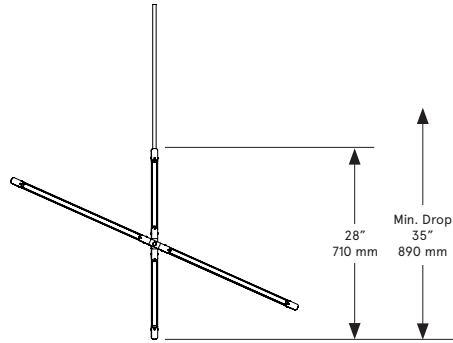

BE C BRITAIN

SIDE

Zelda Orbits Medium

Lead Time

14 - 16 weeks

Dimensions

28 inch x 42 inch x 28 inch H
710 mm x 1065 mm x 710 mm H

Weight

14.5 lb/6.6 kg

LED Illumination

24 VDC T5 LED tube
2700 Kelvin
90 CRI

Electrical

Wattage: 36 Watt
Lumens: 2880 Lumens
110 - 240 VAC
277 VAC upon request

Installation - Standard

Locally mounted driver
120V Dimming: C-L (Lutron) switching
Canopy: 8 x 1.6255 inch (203 x 41 mm) round
in matching metal finish
240V Dimming: 0-10V wireless (Lutron Pico)
Canopy: 9.25 x 1.6255 inch (235 x 41 mm) round
in matching metal finish

Installation - Alternate

Remotely mounted driver
120V Dimming: C-L (Lutron) switching
240V Dimming: 0-10V hardwired
Canopy: 5 x 0.25 inch (127 x 6 mm) round
in matching metal finish

Please inquire for detailed electrical specs

Suspension

1/8 IP all-thread stem clad in brass tubing
with matching metal finish up to 35 inch /
890 mm length included with fixture.
Length up to 95 inches / 2415 mm available
for additional cost.

Materials

Finished Brass

Standard Finishes

Brushed Brass
Oil-Rubbed Bronze
Satin Nickel
Nickel Brass Contrast

Special Order Finishes

Polished Brass
Medium Antique Brass
Polished Nickel
Dark Pewter
Polished Black Nickel
Polished Copper
Smoky Copper