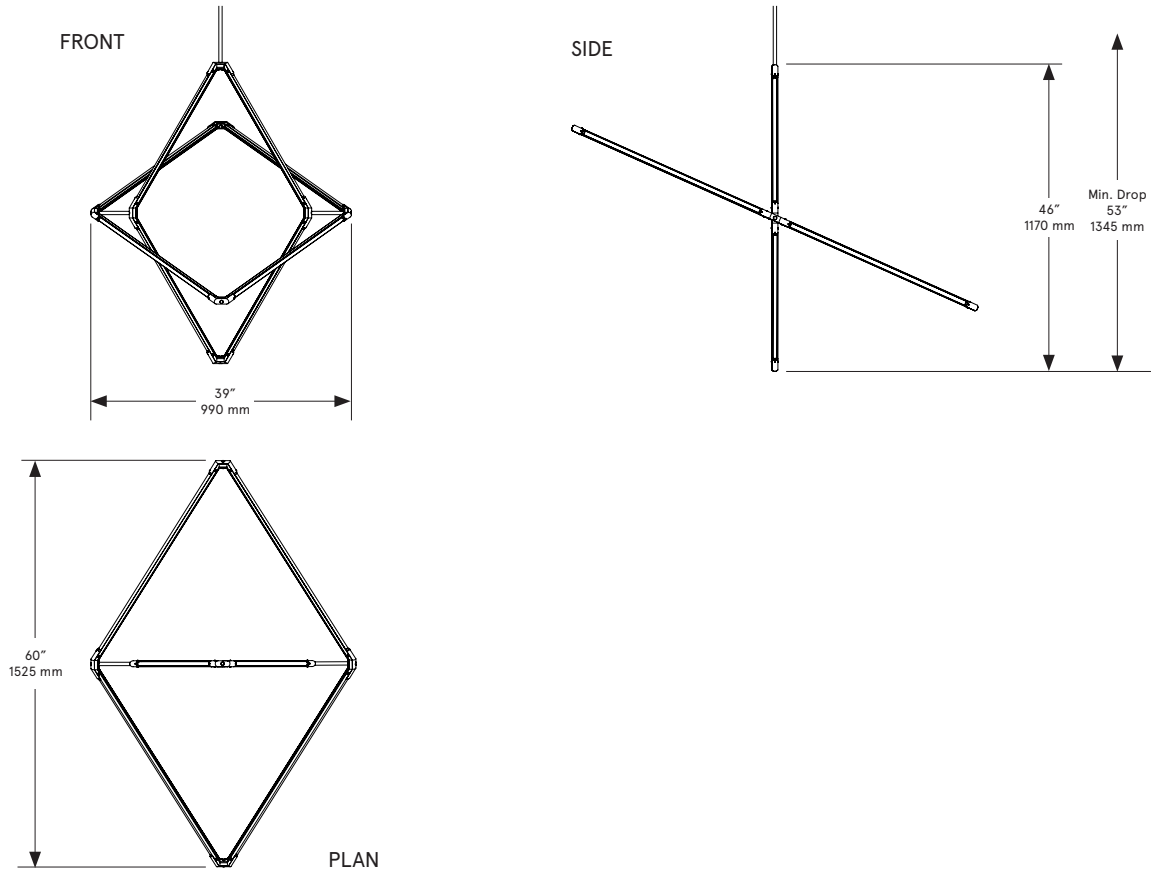

28 inch x 42 inch x 28 inch H
710 mm x 1065 mm x 710 mm H

Weight

14.5 lb/6.6 kg

LED Illumination

24 VDC T5 LED tube
2700 Kelvin
90 CRI

Electrical

Wattage: 36 Watt
Lumens: 2880 Lumens
110 - 240 VAC
277 VAC upon request

BE C BRITAIN

Zelda Orbits Large

Lead Time

14 - 16 weeks

Dimensions

39 inch x 60 inch x 46 inch H
990 mm x 1525 mm x 1170 mm H

Weight

17.5 lb/7.9 kg