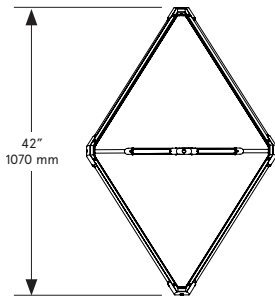

BE C BRITAIN

FRONT

SIDE

PLAN

Zelda Orbits Medium

Lead Time

14 - 16 weeks

Dimensions

28 inch x 42 inch x 28 inch H
710 mm x 1065 mm x 710 mm H

Weight

14.5 lb/6.6 kg

LED Illumination

24 VDC T5 LED tube
2700 Kelvin
90 CRI

Electrical

Wattage: 36 Watt
Lumens: 2880 Lumens
110 - 240 VAC
277 VAC upon request

Suspension

1/8 IP all-thread stem clad in brass tubing
with matching metal finish up to 35 inch /
890 mm length included with fixture.
Length up to 95 inches / 2415 mm available
for additional cost.

Materials

BE C BRITAIN

Zelda Orbits Large

Lead Time

14 - 16 weeks

Dimensions

39 inch x 60 inch x 46 inch H
990 mm x 1525 mm x 1170 mm H

Weight

17.5 lb/7.9 kg