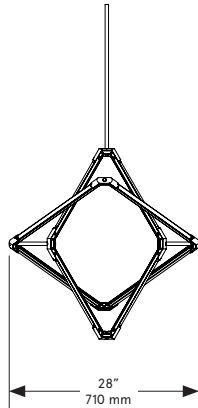

BE C BRITAIN

FRONT

SIDE

PLAN

Zelda Orbits Medium

Lead Time

14 - 16 weeks

Dimensions

28 inch x 42 inch x 28 inch H
710 mm x 1065 mm x 710 mm H

Weight

14.5 lb/6.6 kg

LED Illumination

24 VDC T5 LED tube
2700 Kelvin
90 CRI

Electrical

Wattage: 36 Watt
Lumens: 2880 Lumens
110 - 240 VAC
277 VAC upon request

Installation - Standard

Locally mounted driver
120V Dimming: C-L (Lutron) switching
Canopy: 8 x 1.6255 inch (203 x 41 mm) round
in matching metal finish
240V Dimming: 0-10V wireless (Lutron Pico)
Canopy: 9.25 x 1.6255 inch (235 x 41 mm) round
in matching metal finish

Suspension

1/8 IP all-thread stem clad in brass tubing
with matching metal finish up to 35 inch /
890 mm length included with fixture.
Length up to 95 inches / 2415 mm available
for additional cost.

Materials