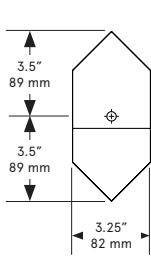

BE C BRITAIN

THEMIS Sconce 27