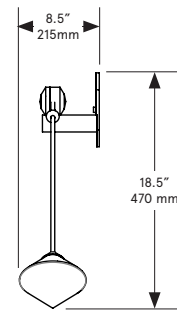

THEMIS Sconce 27 & 68

Lead Time

14 - 16 weeks

Dimensions

27: 27 inch x 16 inch x 8.5 inch proj.
685 mm x 405 mm x 215 mm

68: 68 inch x 18.5 inch x 8.5 inch proj.
1725 mm x 470 mm x 215 mm

Backplate: 3.25 x 7 inch / 82 x 178 mm

Weight

27: 7.5 lb/3.4 kg

68: 8 lb/3.6 kg

LED Illumination

G9 LED bulb

ELV dimming

110-120 VAC

2.5 Watt

240 Lumens

2700 Kelvin

220-240

4 Watt

250 Lumens

3000 Kelvin

Installation

Backplate mounts directly to standard US single gang box

Wiring

Direct 120 / 240 VAC line voltage connection
Requires an Electronic Low-Voltage dimmer switch

Electrical - Total

110-120 VAC

Wattage: 5 Watt

Lumens: 480

220-240 VAC

Wattage: 8 Watt

Lumens: 500

ETL listed to UL, CE, and CSA standards

Materials

Finished Brass, Marble,
Glass globes

Standard Finishes

Brushed Brass

Oil-Rubbed Bronze

Satin Nickel

Nickel Brass Contrast

Special Order Finishes

Polished Brass

Medium Antique Brass

Polished Nickel

Dark Pewter

Polished Black Nickel

Polished Copper

Smoky Copper

Globe Colors

White, Ivory, Soft Pink, Grey.

Other colors upon request.

Bracket Finish

White Marble