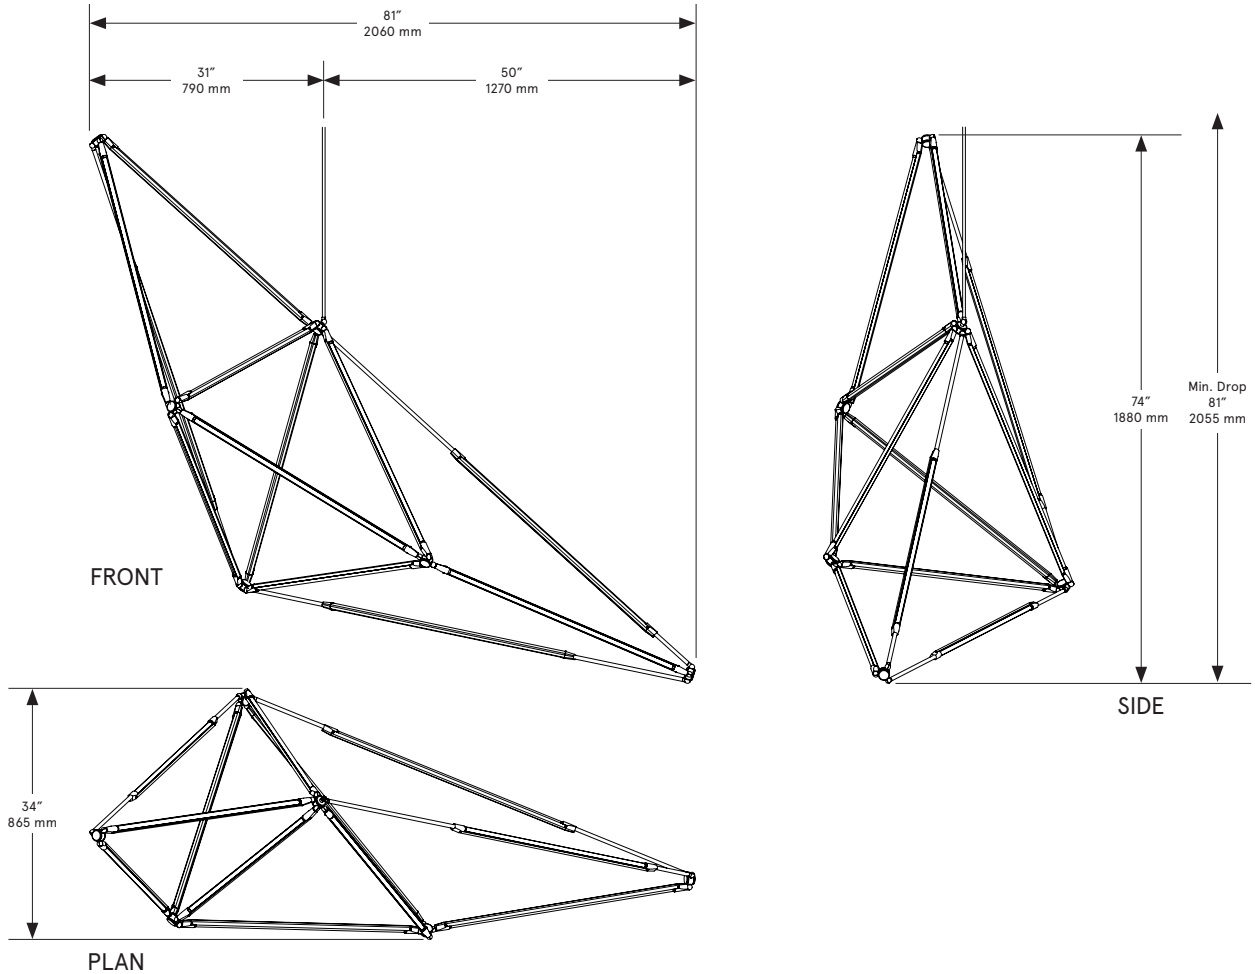

BE C BRITAIN

SHY 15

Lead Time

14 - 16 weeks

Dimensions

81 inch x 34 inch x 74 inch H
2060 mm x 865 mm x 1880 mm H

Weight

29 lb/13.2 kg

LED Illumination

24 VDC T5 LED tube
2700 Kelvin
90 CRI

Electrical

Wattage: 105 Watt
Lumens: 8400 Lumens
110 - 240 VAC
277 VAC upon request

Installation - Standard

Locally mounted driver
Dimming: 0-10V wireless (Lutron Pico)
Canopy: 12.25 x 1.75 inch (311 x 44 mm) round
in matching metal finish

Installation - Alternate

Remotely mounted driver
Dimming: 0-10V hardwired
Canopy: 5 x 0.25 inch (127 x 6 mm) round
in matching metal finish

Please inquire for detailed electrical specs

Suspension

1/8 IP all-thread stem clad in brass tubing
with matching metal finish up to 35 inch /
890 mm length included with fixture.
Length up to 95 inches / 2415 mm available
for additional cost.