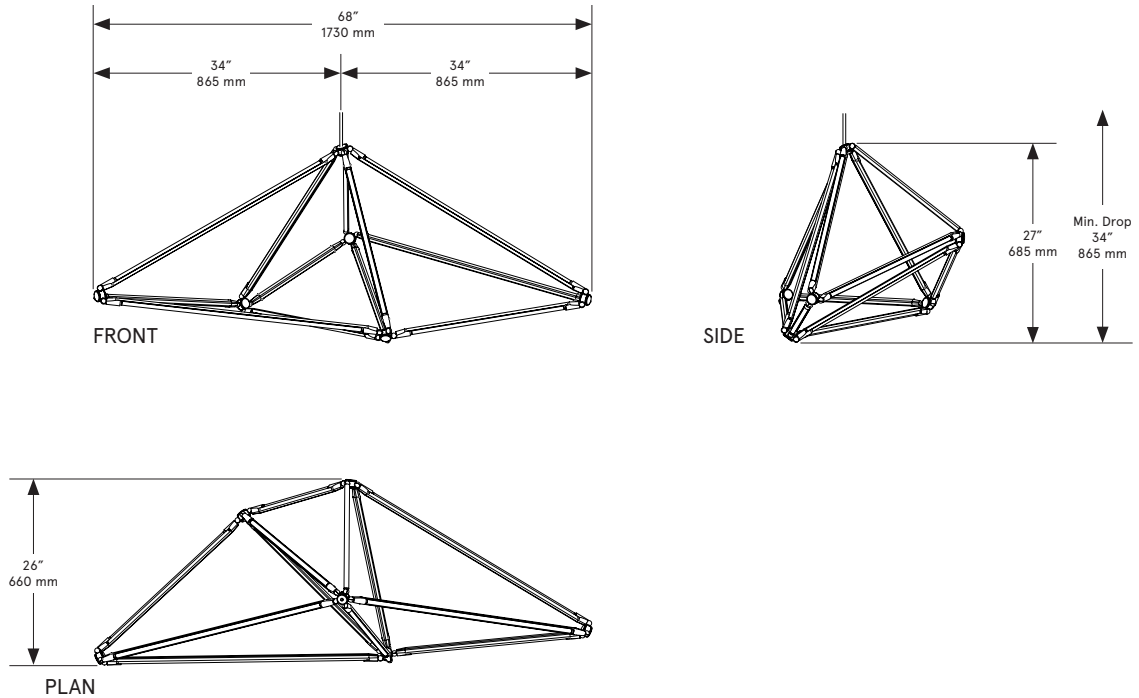

BEC BRITAIN

SHY 08.1

Lead Time

14 - 16 weeks

Dimensions

68 inch x 26 inch x 27 inch H
1730 mm x 660 mm x 685 mm H

Weight

22 lb/10 kg

LED Illumination

24 VDC T5 LED tube
2700 Kelvin
90 CRI

Electrical

Wattage: 75 Watt
Lumens: 6000 Lumens
110 - 240 VAC
277 VAC upon request

Installation - Standard

Locally mounted driver
Dimming: 0-10V wireless (Lutron Pico)
Canopy: 10.25 x 1.625 inch (260 x 41 mm) round
in matching metal finish

Installation - Alternate

Remotely mounted driver
Dimming: 0-10V hardwired
Canopy: 5 x 0.25 inch (127 x 6 mm) round
in matching metal finish

Please inquire for detailed electrical specs

Suspension

1/8 IP all-thread stem clad in brass tubing
with matching metal finish up to 35 inch /
890 mm length included with fixture.
Length up to 95 inches / 2415 mm available
for additional cost.

ETL listed to UL, CE, and CSA standards
Suitable for damp locations

Materials

Finished Brass

Standard Finishes

Brushed Brass
Oil-Rubbed Bronze
Satin Nickel
Nickel Brass Contrast

Special Order Finishes

Polished Brass
Medium Antique Brass
Polished Nickel
Dark Pewter
Polished Black Nickel
Polished Copper
Smoky Copper