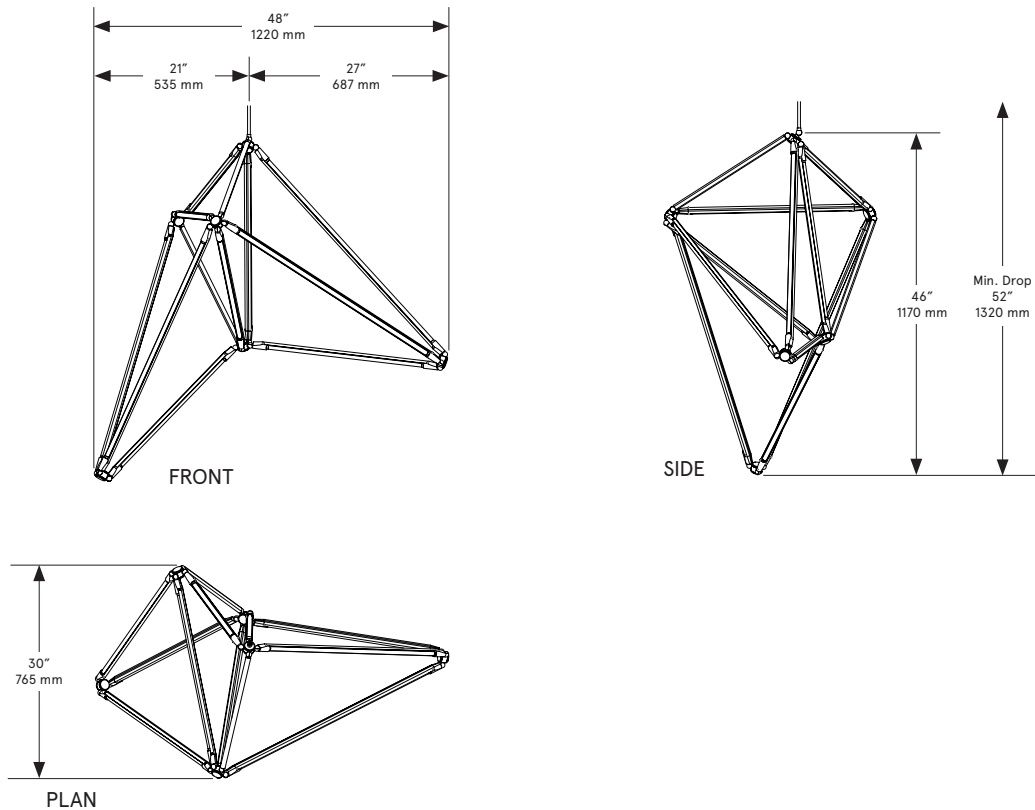

BEC BRITAIN

SHY 06

Lead Time

14 - 16 weeks

Dimensions

48 inch x 30 inch x 46 inch H
1220 mm x 765 mm x 1170 mm H

Weight

22 lb/10 kg

LED Illumination

24 VDC T5 LED tube
2700 Kelvin
90 CRI

Electrical

Wattage: 69 Watt
Lumens: 5520 Lumens
110 - 240 VAC
277 VAC upon request

Installation - Standard

Locally mounted driver
Dimming: 0-10V wireless (Lutron Pico)
Canopy: 9.25 x 1.625 inch (235 x 41 mm) round
in matching metal finish

Installation - Alternate

Remotely mounted driver
Dimming: 0-10V hardwired
Canopy: 5 x 0.25 inch (127 x 6 mm) round
in matching metal finish

Please inquire for detailed electrical specs

Suspension

1/8 IP all-thread stem clad in brass tubing
with matching metal finish up to 35 inch /
890 mm length included with fixture.
Length up to 95 inches / 2415 mm available
for additional cost.