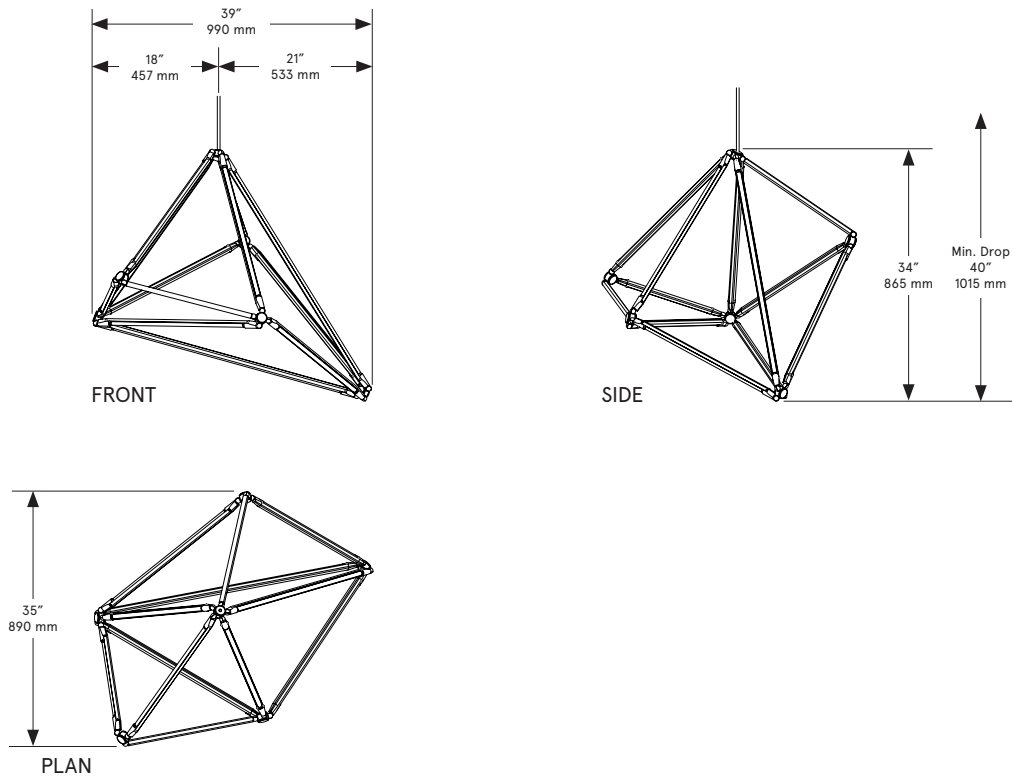

BEC BRITAIN

SHY 02

Lead Time

14 - 16 weeks

Dimensions

39 inch x 35 inch x 34 inch H
990 mm x 890 mm x 865 mm H

Weight

20 lb/10 kg

LED Illumination

24 VDC T5 LED tube
2700 Kelvin
90 CRI

Electrical

Wattage: 63 Watt
Lumens: 5040 Lumens
110 - 240 VAC
277 VAC upon request

Installation - Standard

Locally mounted driver
Dimming: 0-10V wireless (Lutron Pico)
Canopy: 9.25 x 1.625 inch (235 x 41 mm) round
in matching metal finish

Installation - Alternate

Remotely mounted driver
Dimming: 0-10V hardwired
Canopy: 5 x 0.25 inch (127 x 6 mm) round
in matching metal finish

Please inquire for detailed electrical specs

Suspension

1/8 IP all-thread stem clad in brass tubing
with matching metal finish up to 35 inch /
890 mm length included with fixture.
Length up to 95 inches / 2415 mm available
for additional cost.