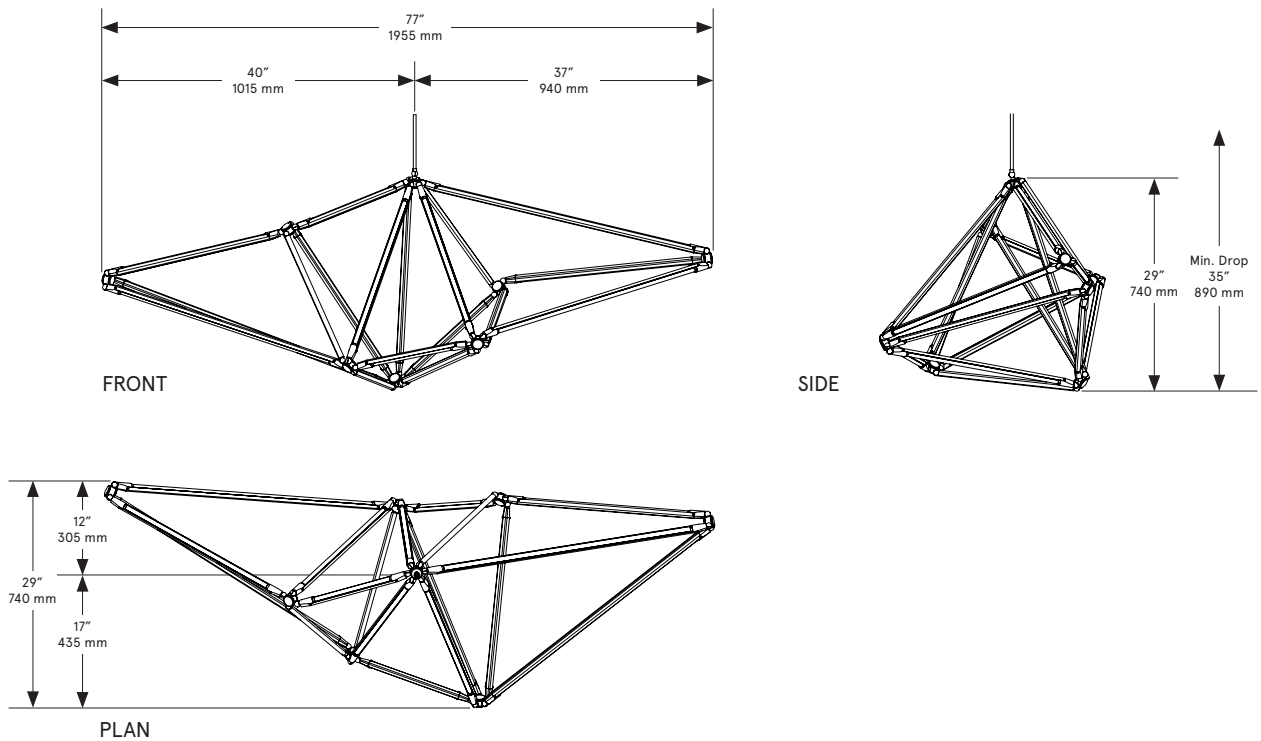

BE C BRITAIN

SHY 01

Lead Time

14 - 16 weeks

Dimensions

77 inch x 29 inch x 29 inch H
1955 mm x 740 mm x 740 mm H

Weight

31 lb/14.1 kg

LED Illumination

24 VDC T5 LED tube
2700 Kelvin
90 CRI

Electrical

Wattage: 93 Watt
Lumens: 7440 Lumens
110 - 240 VAC
277 VAC upon request

Installation - Standard

Locally mounted driver
Dimming: 0-10V wireless (Lutron Pico)
Canopy: 10.25 x 1.625 inch (260 x 41 mm) round
in matching metal finish

Installation - Alternate

Remotely mounted driver
Dimming: 0-10V hardwired
Canopy: 5 x 0.25 inch (127 x 6 mm) round
in matching metal finish

Please inquire for detailed electrical specs

Suspension

1/8 IP all-thread stem clad in brass tubing
with matching metal finish up to 35 inch /
890 mm length included with fixture.
Length up to 95 inches / 2415 mm available
for additional cost.