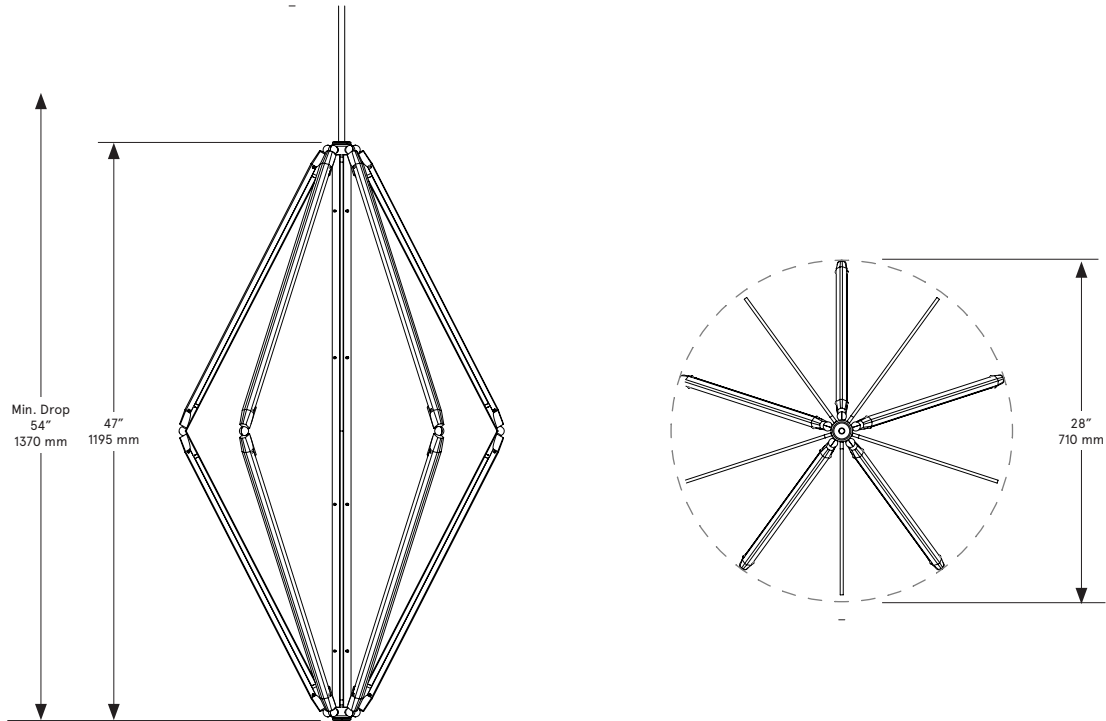

BE C BRITAIN

Echo 3

Lead Time

14 - 16 weeks

Dimensions

28 inch diam. x 47 inch H
710 mm diam. x 1195 mm H

Weight

80 lb/36.3 kg

LED Illumination

24 VDC T5 LED tube
2700 Kelvin
90 CRI

Electrical

Wattage: 60 Watt
Lumens: 4800 Lumens
110 - 240 VAC
277 VAC upon request

Installation - Standard

Locally mounted driver
Dimming: 0-10V wireless (Lutron Pico)
Canopy: 9.25 x 1.75 inch (235 x 44 mm) round
in matching metal finish

Installation - Alternate

Remotely mounted driver
Dimming: 0-10V hardwired
Canopy: 5 x 0.25 inch (127 x 6 mm) round
in matching metal finish

Please inquire for detailed electrical specs

Suspension

1/8 IP all-thread stem clad in brass tubing
with matching metal finish up to 35 inch
length included with fixture.
Length up to 95 inches available for
additional cost.