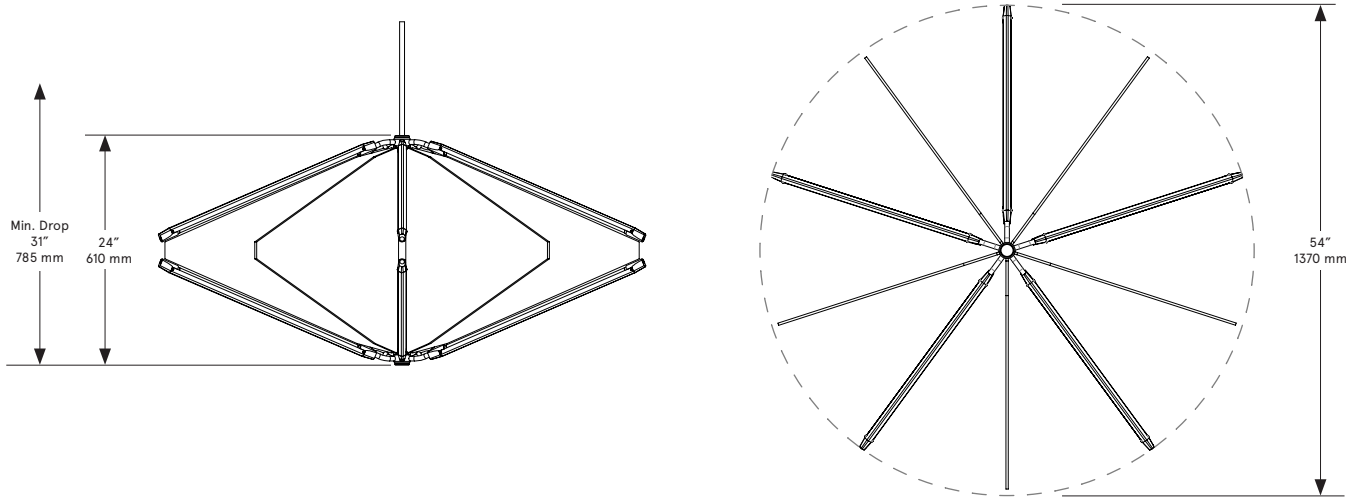

BEC BRITAIN

Echo 2

Lead Time

14 - 16 weeks

Dimensions

54 inch diam. x 24 inch H
1370 mm diam. x 610 mm H

Weight

64 lb/29.0 kg

LED Illumination

24 VDC T5 LED tube
2700 Kelvin
90 CRI

Electrical

Wattage: 60 Watt
Lumens: 4800 Lumens
110 - 240 VAC
277 VAC upon request

Installation - Standard

Locally mounted driver
Dimming: 0-10V wireless (Lutron Pico)
Canopy: 9.25 x 1.75 inch (235 x 44 mm) round
in matching metal finish

Installation - Alternate

Remotely mounted driver
Dimming: 0-10V hardwired
Canopy: 5 x 0.25 inch (127 x 6 mm) round
in matching metal finish

Please inquire for detailed electrical specs

Suspension

1/8 IP all-thread stem clad in brass tubing
with matching metal finish up to 35 inch
length included with fixture.
Length up to 95 inches available for
additional cost.