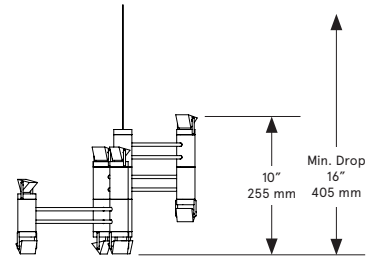

BE C BRITAIN

FRONT

SIDE

PLAN

Aries V.I (5.1)

Lead Time

14 - 16 weeks

Dimensions

28 inch x 13 inch x 10 inch H
710 mm x 330 mm x 255 mm H

Weight

4 lb/1.8 kg

LED Illumination

24 VDC LED PCB
0-10V dimming
2700 Kelvin

Electrical

Wattage: 12.6 Watt
Lumens: 1512 Lumens
110 - 240 VAC
277 VAC upon request

Installation - Standard

Locally mounted driver
120V Dimming: C-L (Lutron) switching
Canopy: 8 x 1.6255 inch (203 x 41 mm) round
in matching metal finish
240V Dimming: 0-10V wireless (Lutron Pico)
Canopy: 9.25 x 1.6255 inch (235 x 41 mm) round
in matching metal finish