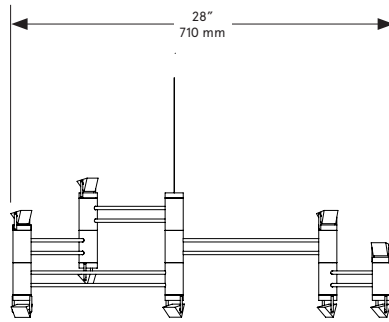

BE C BRITAIN

FRONT

SIDE

PLAN

Aries V.I (5.1)

Lead Time

14 - 16 weeks

Dimensions

28 inch x 13 inch x 10 inch H
710 mm x 330 mm x 255 mm H

Weight

4 lb/1.8 kg

LED Illumination

24 VDC LED PCB
0-10V dimming
2700 Kelvin

Electrical

Wattage: 12.6 Watt
Lumens: 1512 Lumens
110 - 240 VAC
277 VAC upon request

Installation - Standard

Locally mounted driver
120V Dimming: C-L (Lutron) switching
Canopy: 8 x 1.6255 inch (203 x 41 mm) round
in matching metal finish
240V Dimming: 0-10V wireless (Lutron Pico)
Canopy: 9.25 x 1.6255 inch (235 x 41 mm) round
in matching metal finish