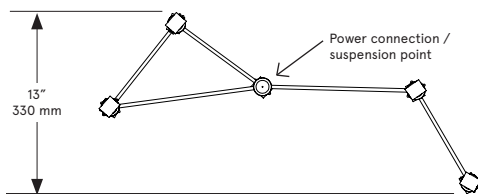

BE C BRITAIN

FRONT

SIDE

PLAN

Aries V.I (5.1)

Lead Time

14 - 16 weeks

Dimensions

28 inch x 13 inch x 10 inch H
710 mm x 330 mm x 255 mm H

Weight

4 lb/1.8 kg

LED Illumination

24 VDC LED PCB
0-10V dimming
2700 Kelvin

Electrical

Wattage: 12.6 Watt
Lumens: 1512 Lumens
110 - 240 VAC
277 VAC upon request

Installation - Standard

Locally mounted driver
120V Dimming: C-L (Lutron) switching
Canopy: 8 x 1.6255 inch (203 x 41 mm) round
in matching metal finish
240V Dimming: 0-10V wireless (Lutron Pico)
Canopy: 9.25 x 1.6255 inch (235 x 41 mm) round
in matching metal finish

Installation - Alternate

Remotely mounted driver
120V Dimming: C-L (Lutron) switching
240V Dimming: 0-10V hardwired
Canopy: 5 x 0.25 inch (127 x 6 mm) round
in matching metal finish

Please inquire for detailed electrical specs