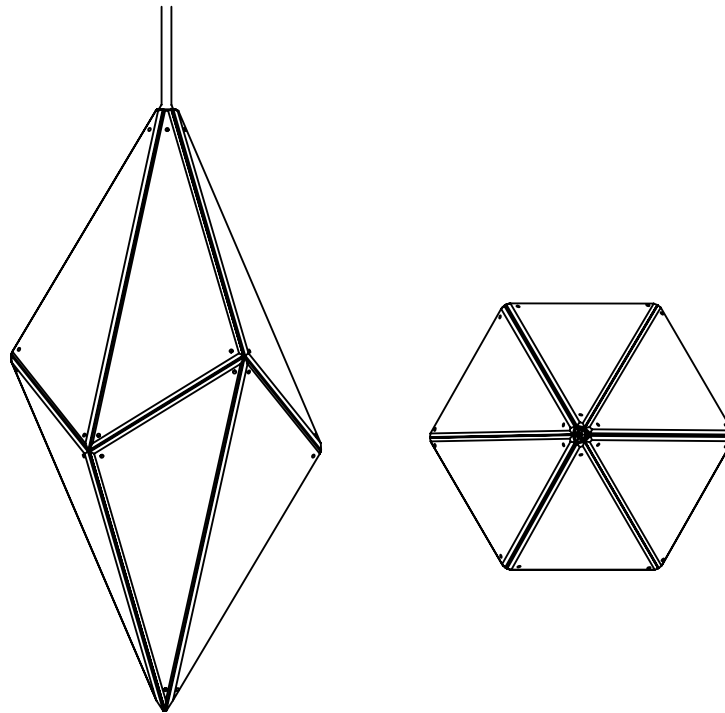

Maxhedron

Series
Maxhedron

Product
24 inch Horizontal
L 24in/61cm W 11in/28cm H 13in/32cm
Weight: 14.5lb/6.5kg

30 inch Horizontal
L 30in/77cm W 14in/35cm H 16in/41cm
Weight: 18lb/8kg

42 inch Horizontal
L 42in/107cm x W 18.5in/47cm x
H 21in/53cm
Weight: 35lb/16kg

Horizontal

Materials
Brass, steel, two-way mirror

Finishes
Blackened steel, oil-rubbed bronze,
polished nickel, brushed brass

Suspension
1/2-inch steel stem in matching metal
finish. 35-inch length included with
lamp. 96-inch length available for addi -
tional cost. Stem length can be adjusted
on site.

Canopy
5-inch canopy in matching metal finish

120V Illumination
Bulb: 8 x 20 Watt G4 halogen
Socket: G4
Wattage: 160 Watts
Lumens: 2400 Lumens
Color Temperature: 2700 Kelvin
Dimming: Triac or ELV

240V Illumination
Bulb: 8 x 20 Watt G4 halogen
Socket: G4
Wattage: 160 Watts
Lumens: 2400 Lumens
Color Temperature: 2700 Kelvin
Dimming: Triac or ELV

Maxhedron

Vertical

Series

Maxhedron

Product

24 inch Vertical

L 13in/32cm W 11in/28cm H 24in/61cm

Weight: 14.5lb/6.5kg